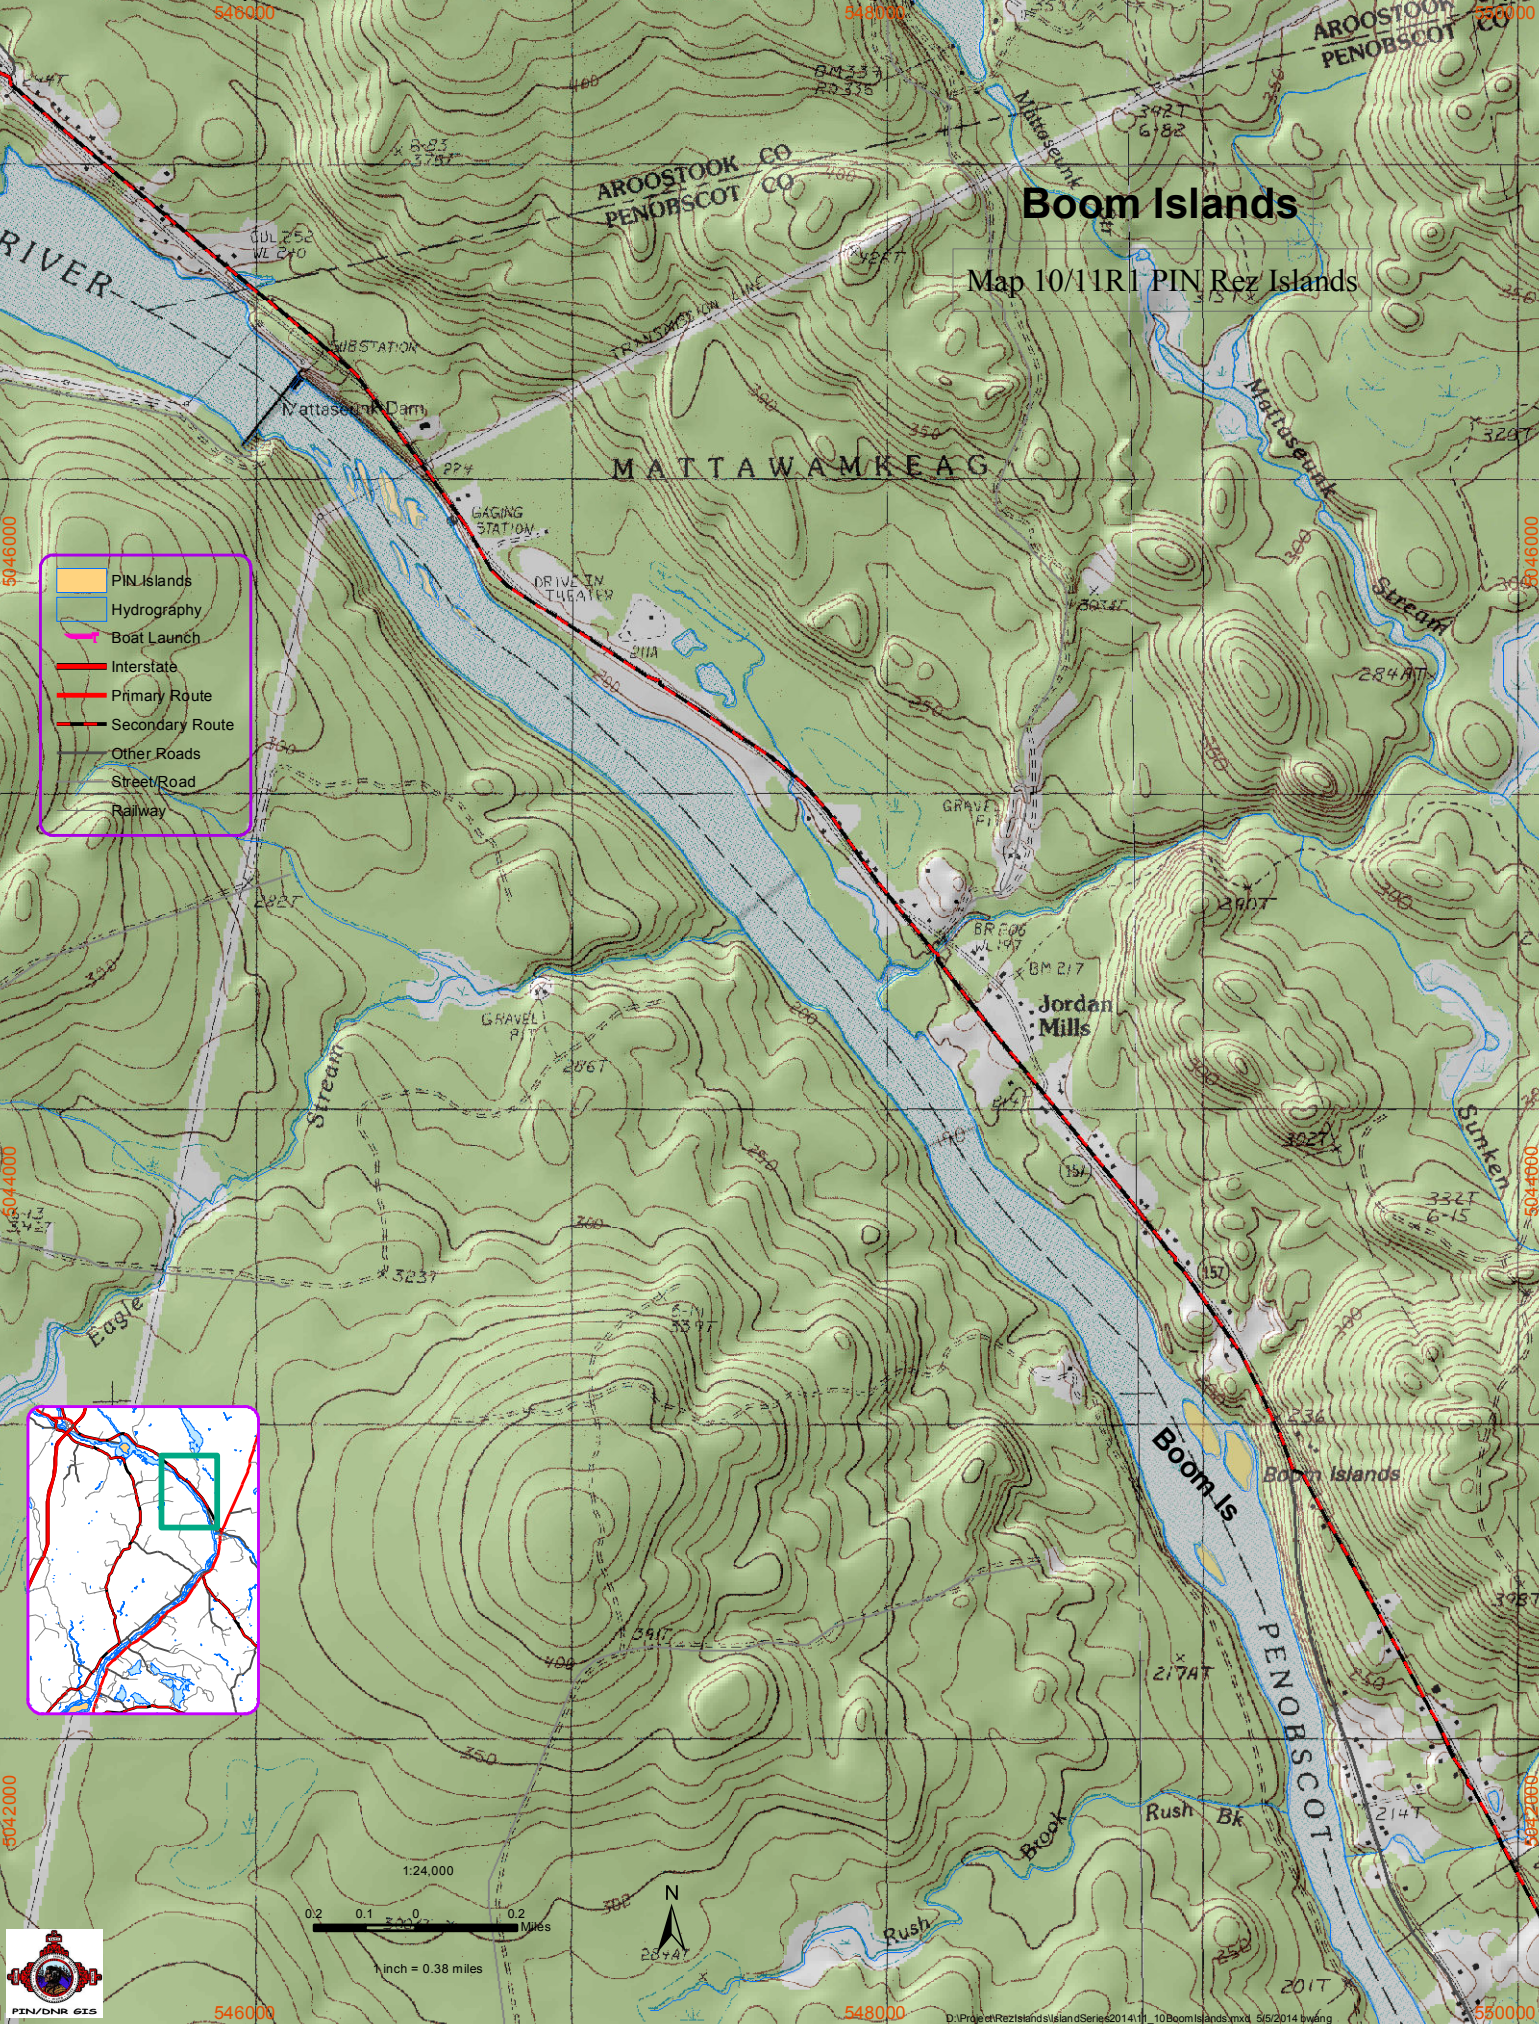

Boom Islands

Map 10/11RI PIN Rez Islands

- PIN Islands
- Hydrography
- Boat Launch
- Interstate
- Primary Route
- Secondary Route
- Other Roads
- Street/Road
- Railway

546000

548000

550000