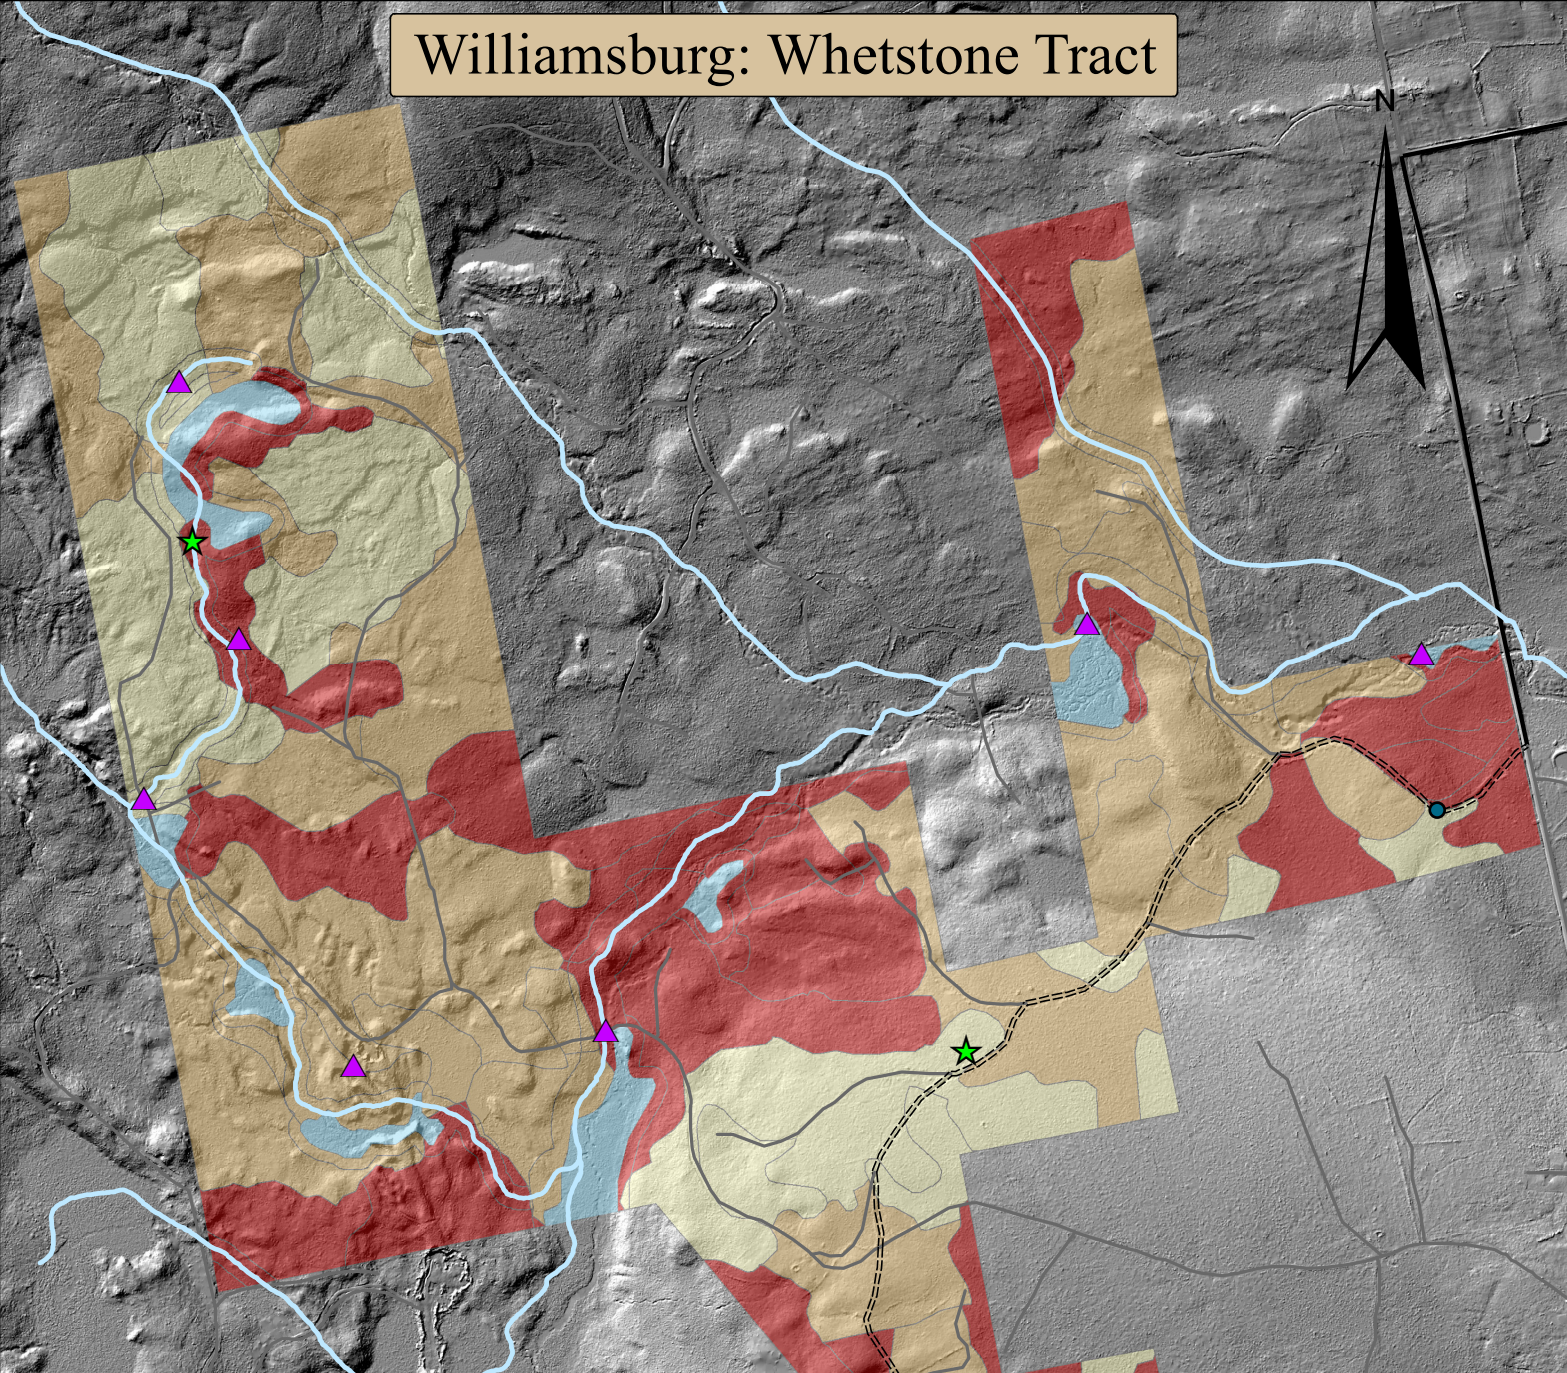

Williamsburg: Whetstone Tract

Legend

- ▲ Potential Cultural Site
- Streams

Roads

- <all other values>
- Williamsburg Rd *Public Roads*
- ==== Repair-Whetstone Rd

Timber Type

- Wetland-32 Ac.
- H3-206 Acres
- MW-368 Acres
- S3-215 Acres

Document Name: Williamsburg Piscataquis Co. Me. 018T1805
Author: Ben Stevens Date: 6/27/2024